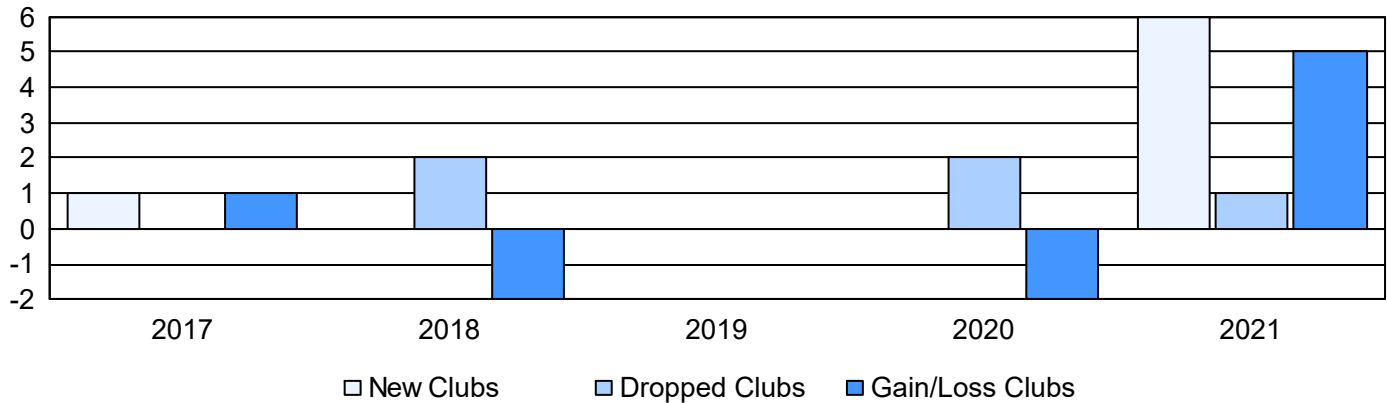

Year	New Clubs	Dropped Clubs	Gain/ Loss Clubs	New Members	Charter Members	Reinstate Members	Transfer Members	Total Member Added	Total Members Dropped	Gain/ Loss Members
2016-2017	1	0	1	63	28	2	1	94	128	-34
2017-2018	0	2	-2	43	5	0	0	48	90	-42
2018-2019	0	0	0	45	0	1	0	46	71	-25
2019-2020	0	2	-2	42	0	0	1	43	107	-64
2020-2021	6	1	5	36	150	0	0	186	67	119
<b>Average</b>	<b>1</b>	<b>1</b>	<b>0</b>	<b>46</b>	<b>37</b>	<b>1</b>	<b>0</b>	<b>83</b>	<b>93</b>	<b>-9</b>

### Clubs