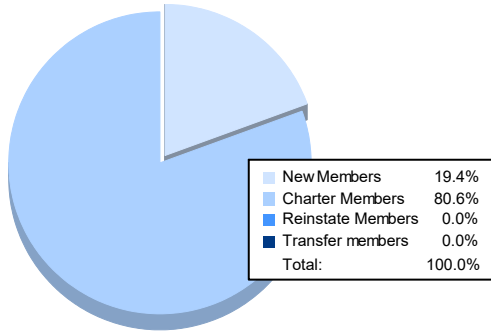

Membership Composition June 2021 Cumulative