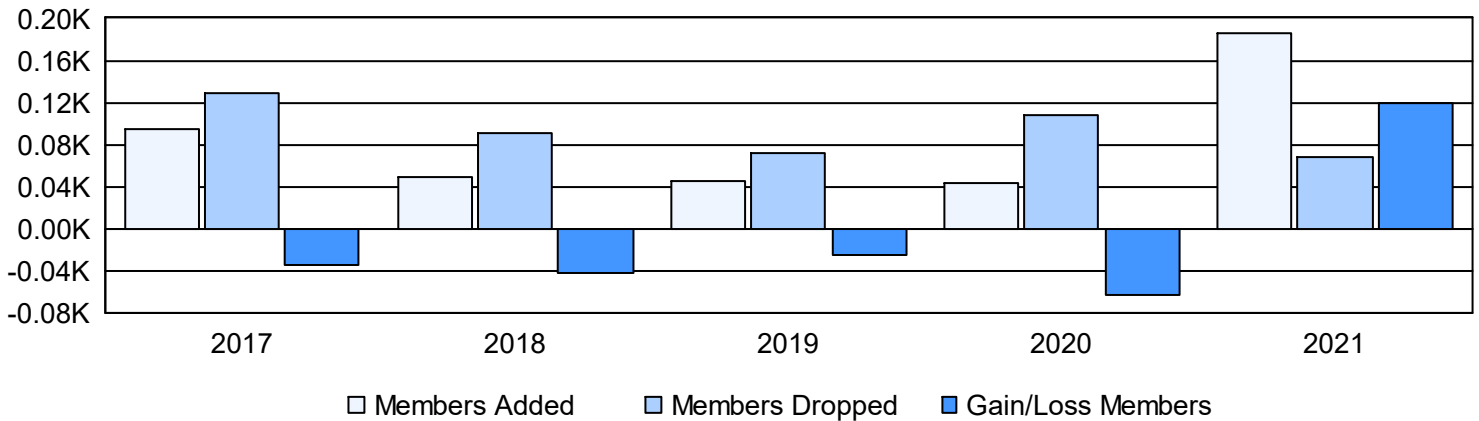

Year	New Clubs	Dropped Clubs	Gain/ Loss Clubs	New Members	Charter Members	Reinstate Members	Transfer Members	Total Member Added	Total Members Dropped	Gain/ Loss Members
2016-2017	1	0	1	63	28	2	1	94	128	-34
2017-2018	0	2	-2	43	5	0	0	48	90	-42
2018-2019	0	0	0	45	0	1	0	46	71	-25
2019-2020	0	2	-2	42	0	0	1	43	107	-64
2020-2021	6	1	5	36	150	0	0	186	67	119
Average	1	1	0	46	37	1	0	83	93	-9

Clubs

Members